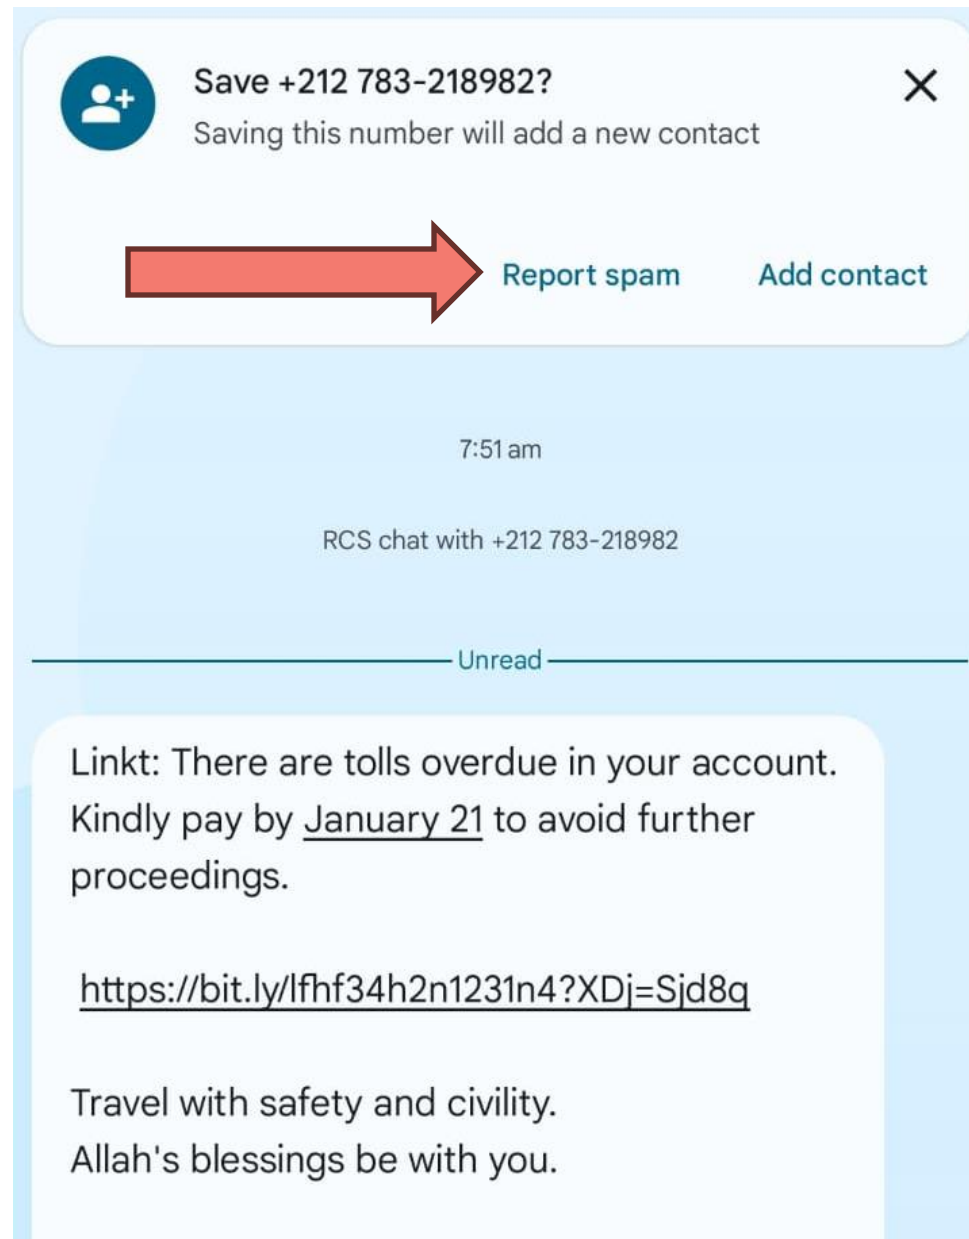

The sender is not in your contact list.
[Report Message](#)

垃圾短信？Android

在 Android 上，单击“拦截并报告欺诈”以：

- 阻止该号码再次与您联系。
- 将消息至垃圾信息文件夹。

公司警告示

 LOGIN

Scam alert! We are aware of calls to our Members claiming to be from the Bank. Remember to never give out your Internet Banking login details, including OTP (One Time Password), Card Number, PIN or Provide third party access to your computer. [Find out more.](#)